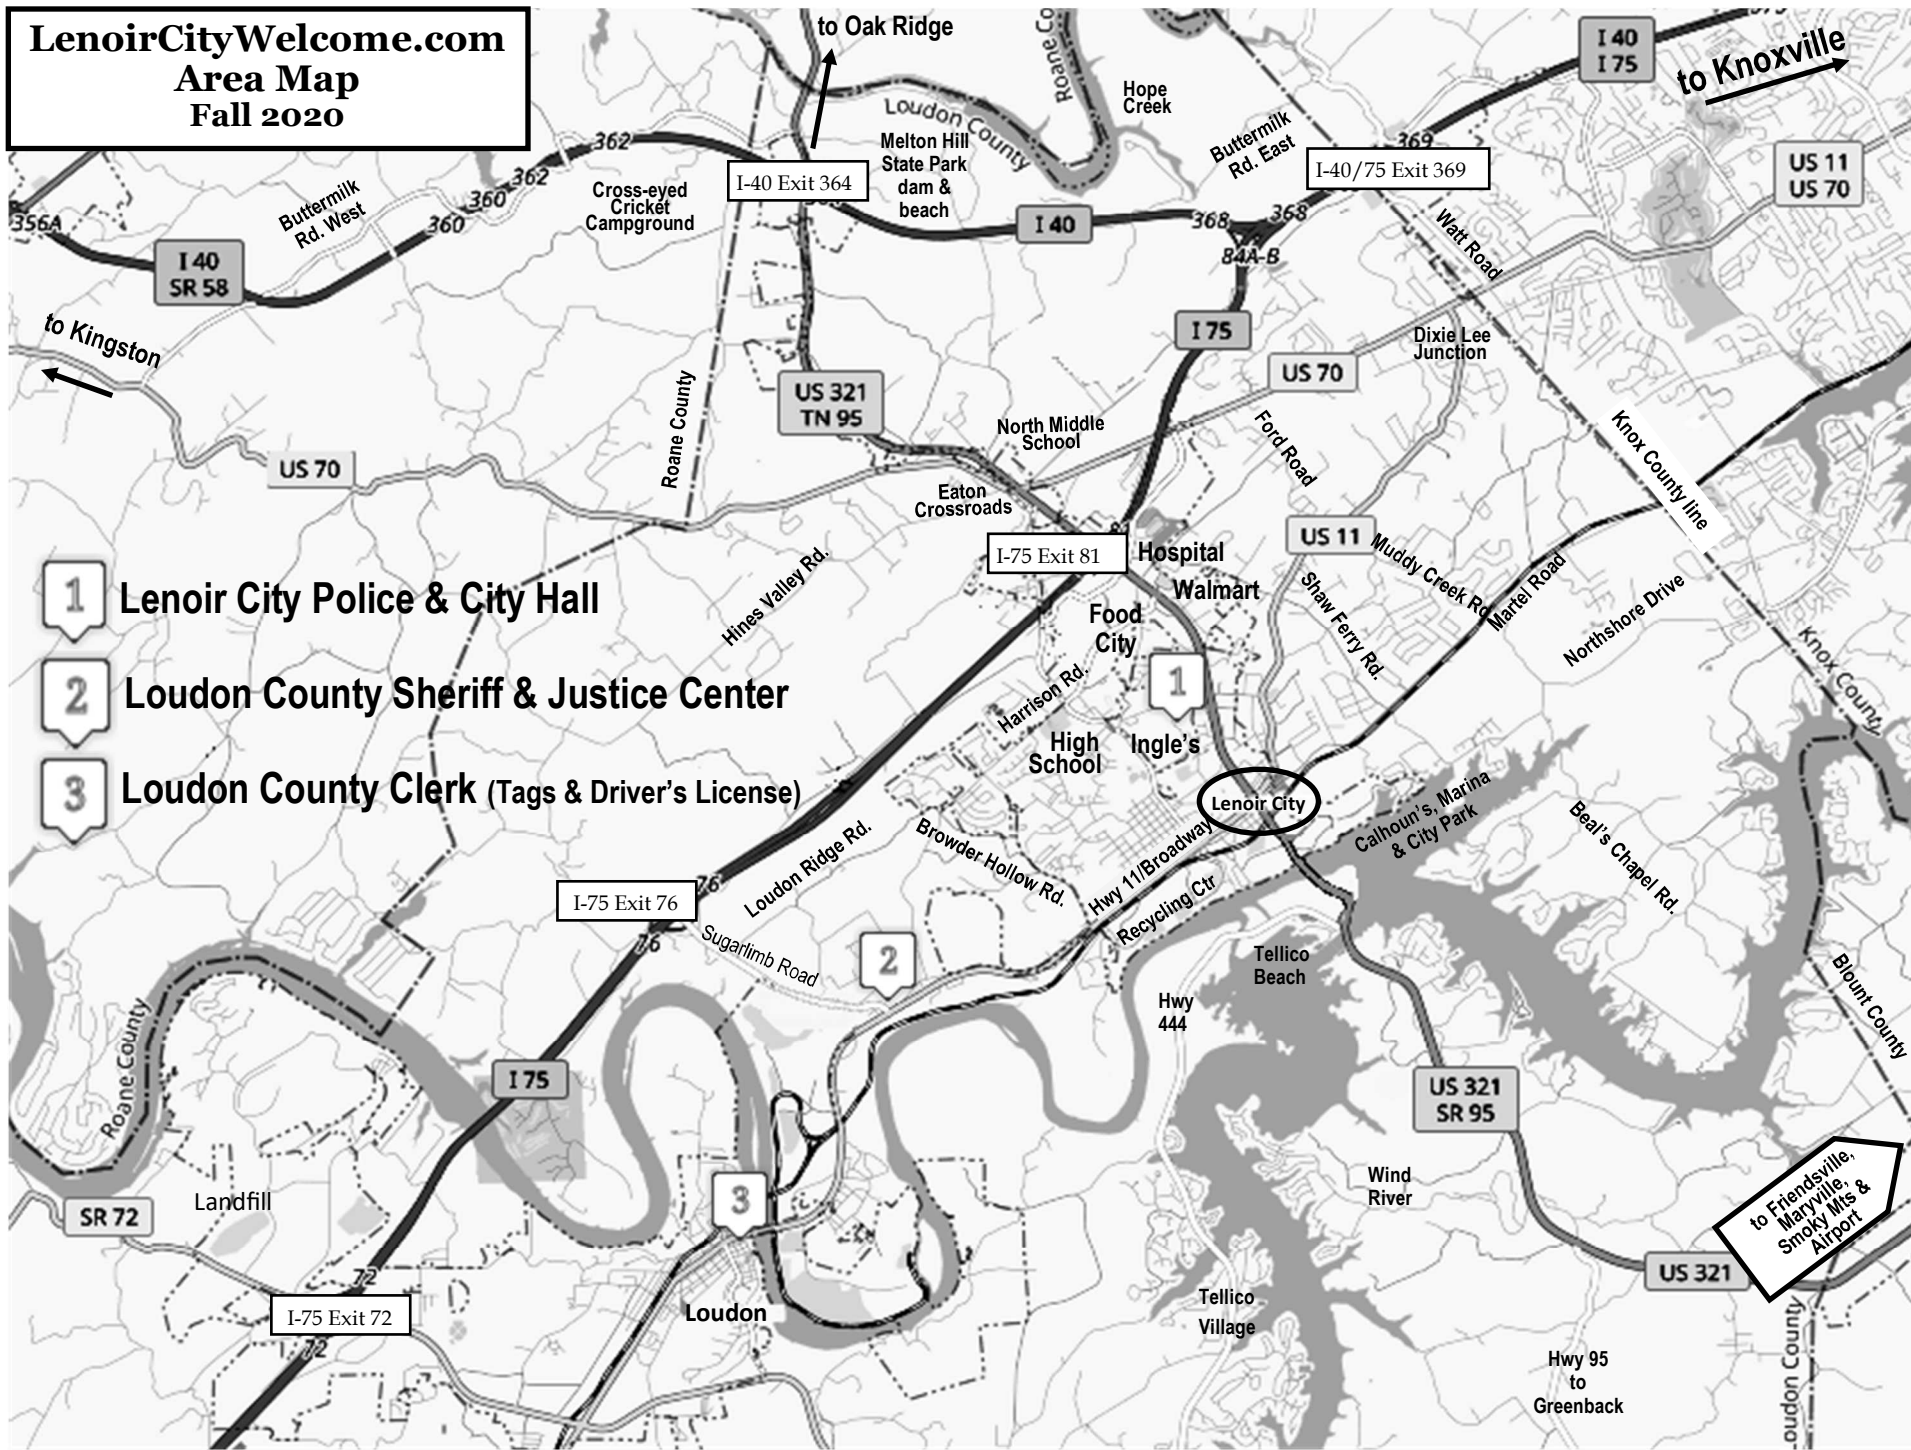

LenoirCityWelcome.com
Area Map
Fall 2020

- 1** Lenoir City Police & City Hall
- 2** Loudon County Sheriff & Justice Center
- 3** Loudon County Clerk (Tags & Driver's License)