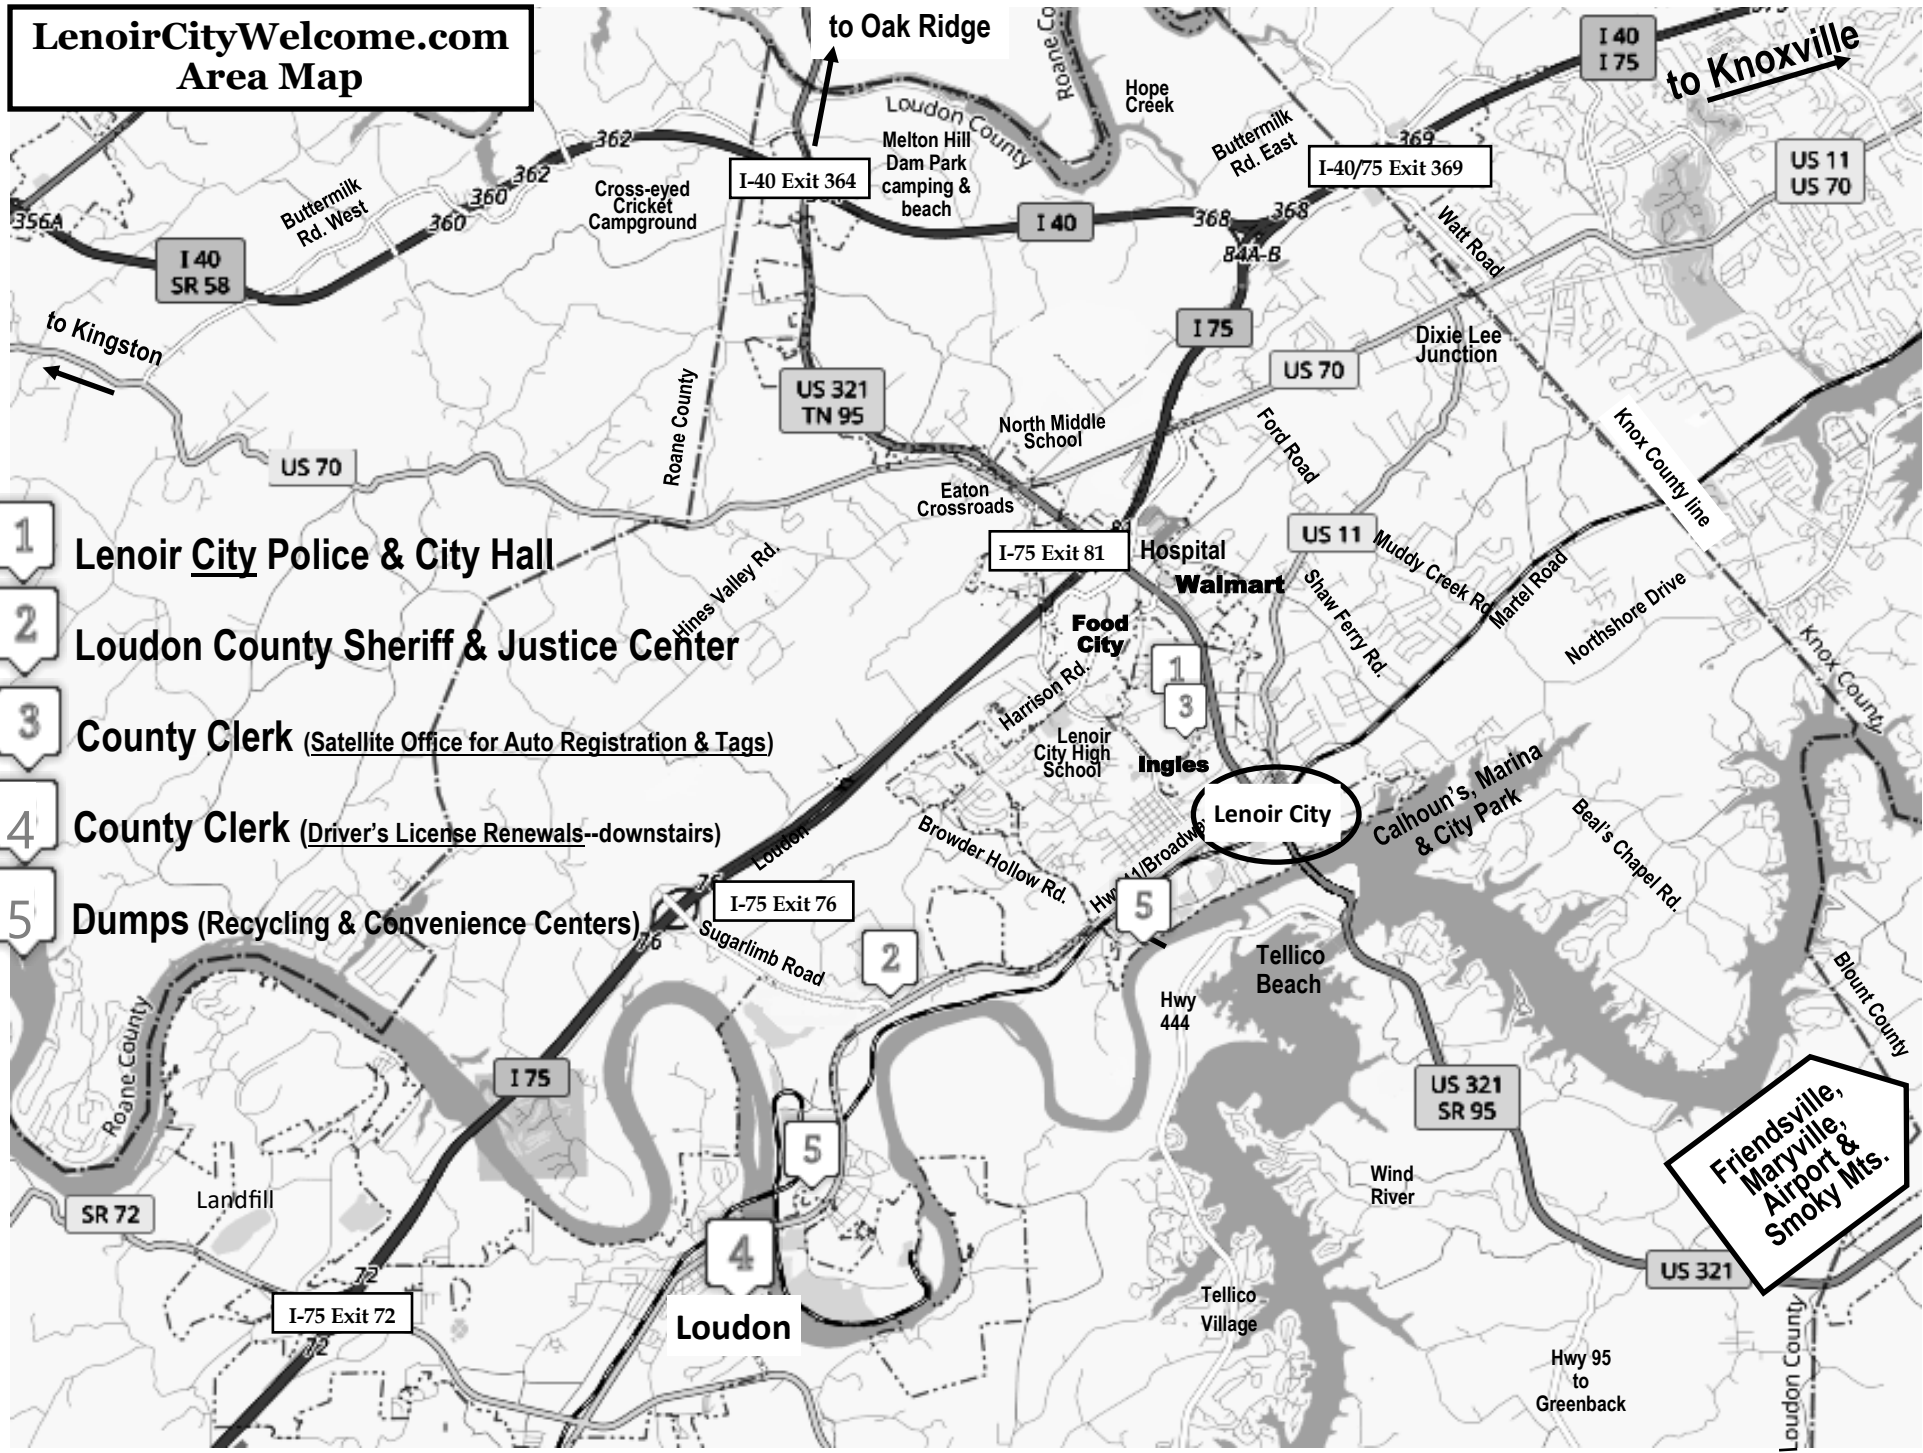

**LenoirCityWelcome.com  
Area Map**

- 1 Lenoir City Police & City Hall
- 2 Loudon County Sheriff & Justice Center
- 3 County Clerk (Satellite Office for Auto Registration & Tags)
- 4 County Clerk (Driver's License Renewals--downstairs)
- 5 Dumps (Recycling & Convenience Centers)

**Friendsville,  
Maryport &  
Smoky Mts.**